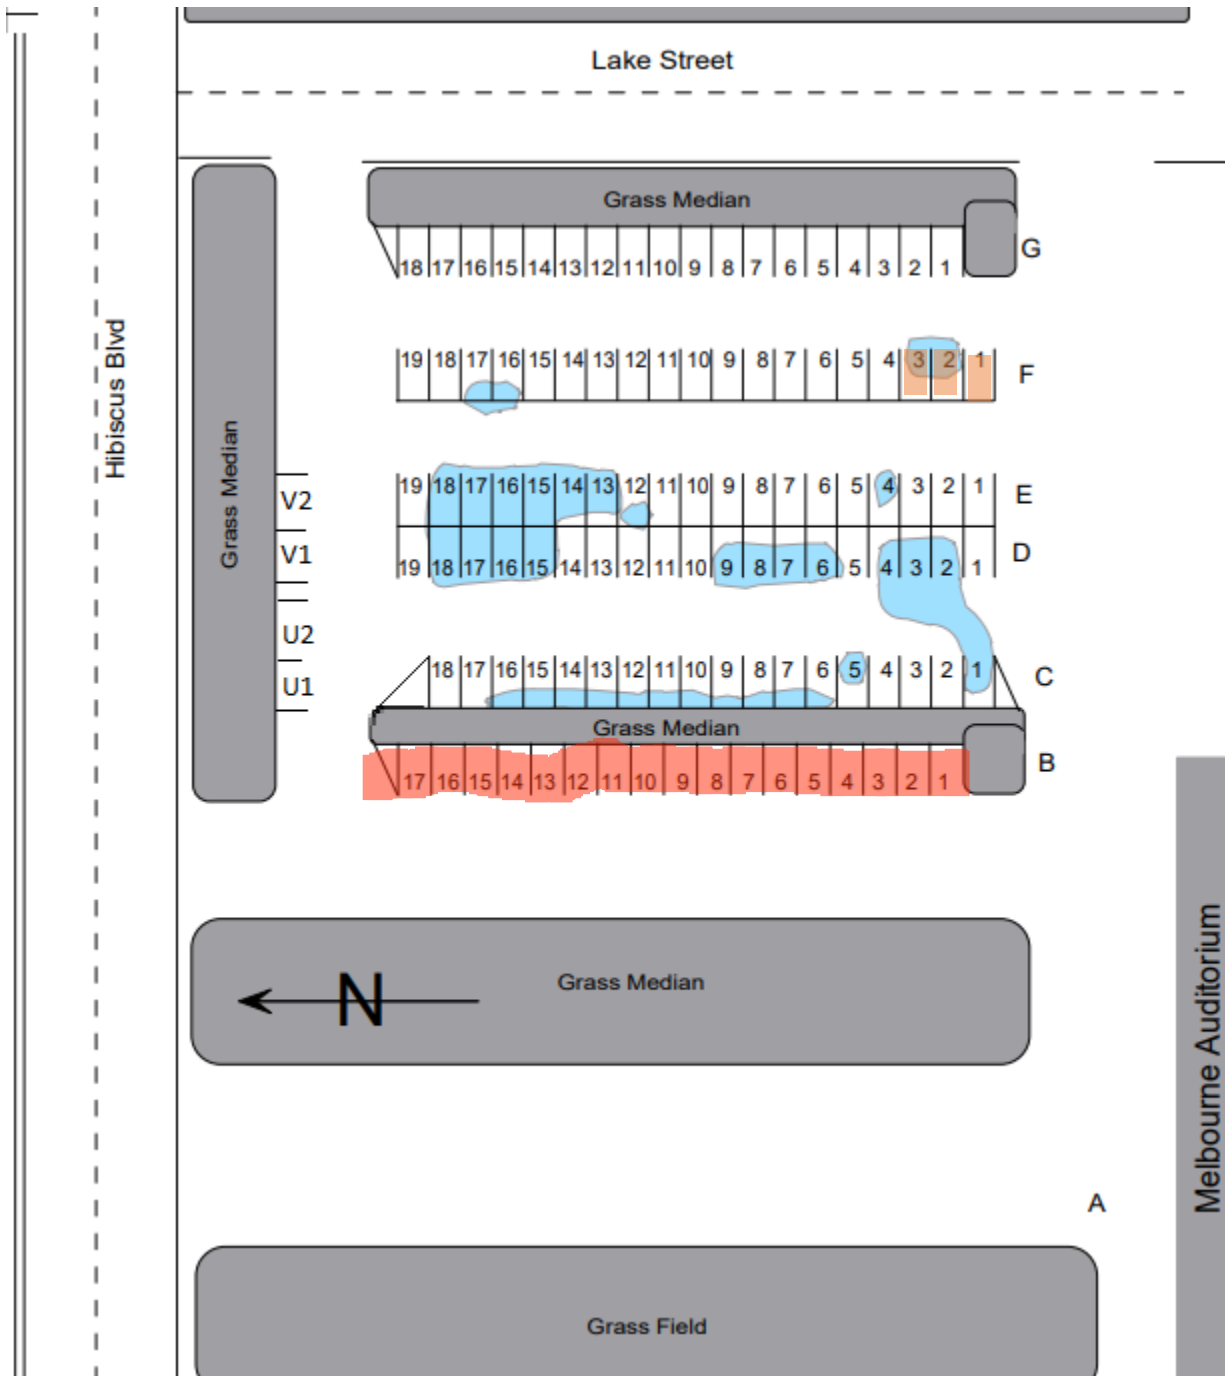

PLATINUM COAST AMATEUR RADIO SOCIETY

Hamfest Tailgate Layout

625 E Hibiscus Blvd

Melbourne, FL 32901

Legend:

Rev. 20231027

“A” is near the entrance to Hamfest.

Rows C- G are used for tailgating activities

- Blue areas are where water tends to puddle, when it rains.
- Light orange is reserved slots.
- Red is not for Tailgate and should not be parked in by tailgaters.

Row	Dimensions (ft)
B.	Not available to us
C.	20 x 11
D.	20 x 11. paired with E
E.	20 x 11. paired with D
F.	19.5 x 11
G.	19.5 x 11