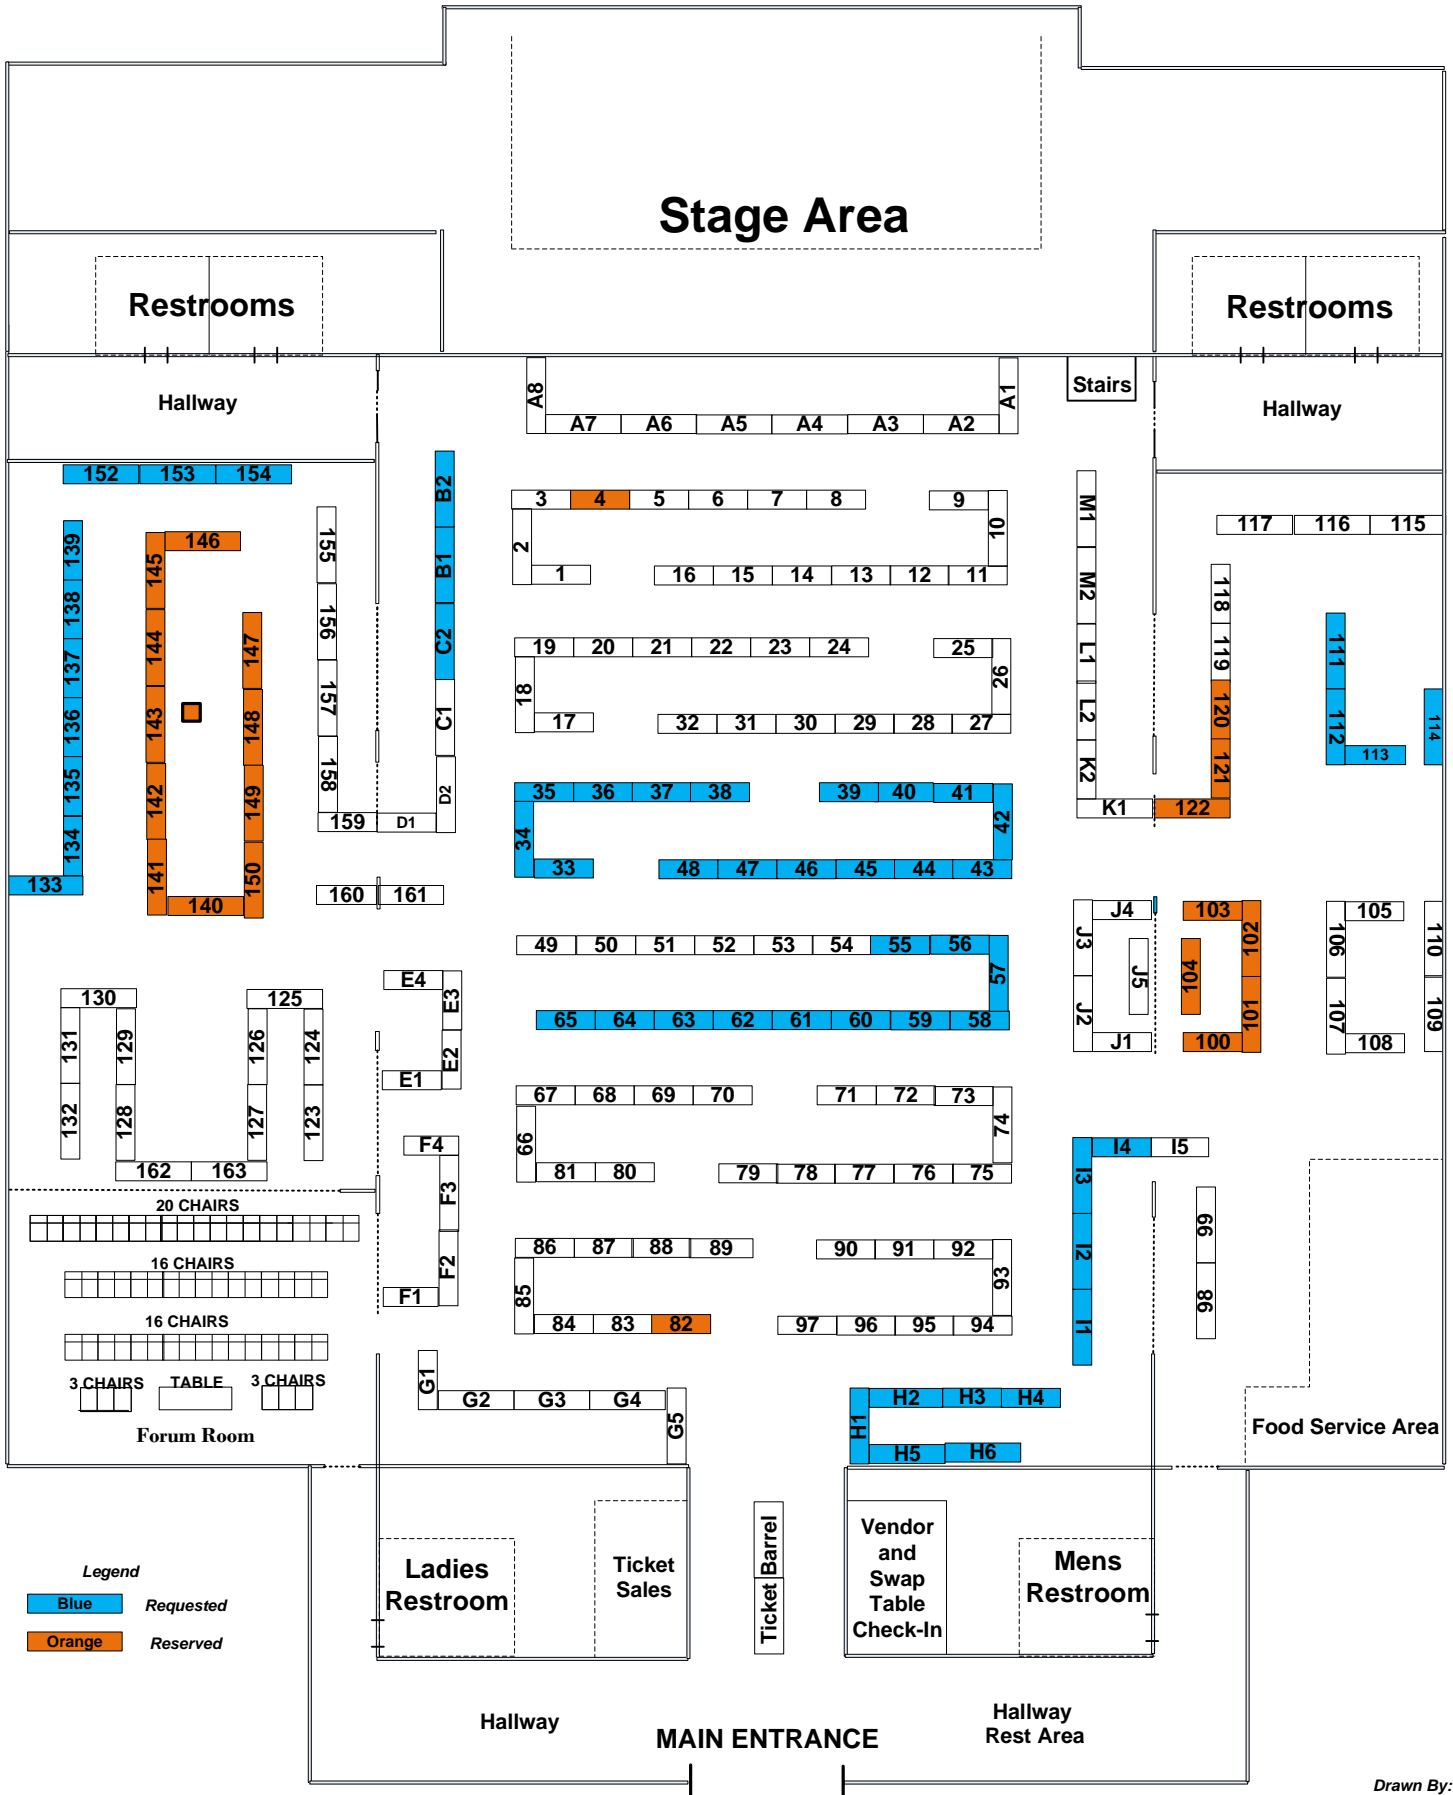

PLATINUM COAST AMATEUR RADIO SOCIETY

Hamfest Auditorium Layout 2022

625 E Hibiscus Blvd
Melbourne, FL 32901

Legend

Blue Requested

Orange Reserved