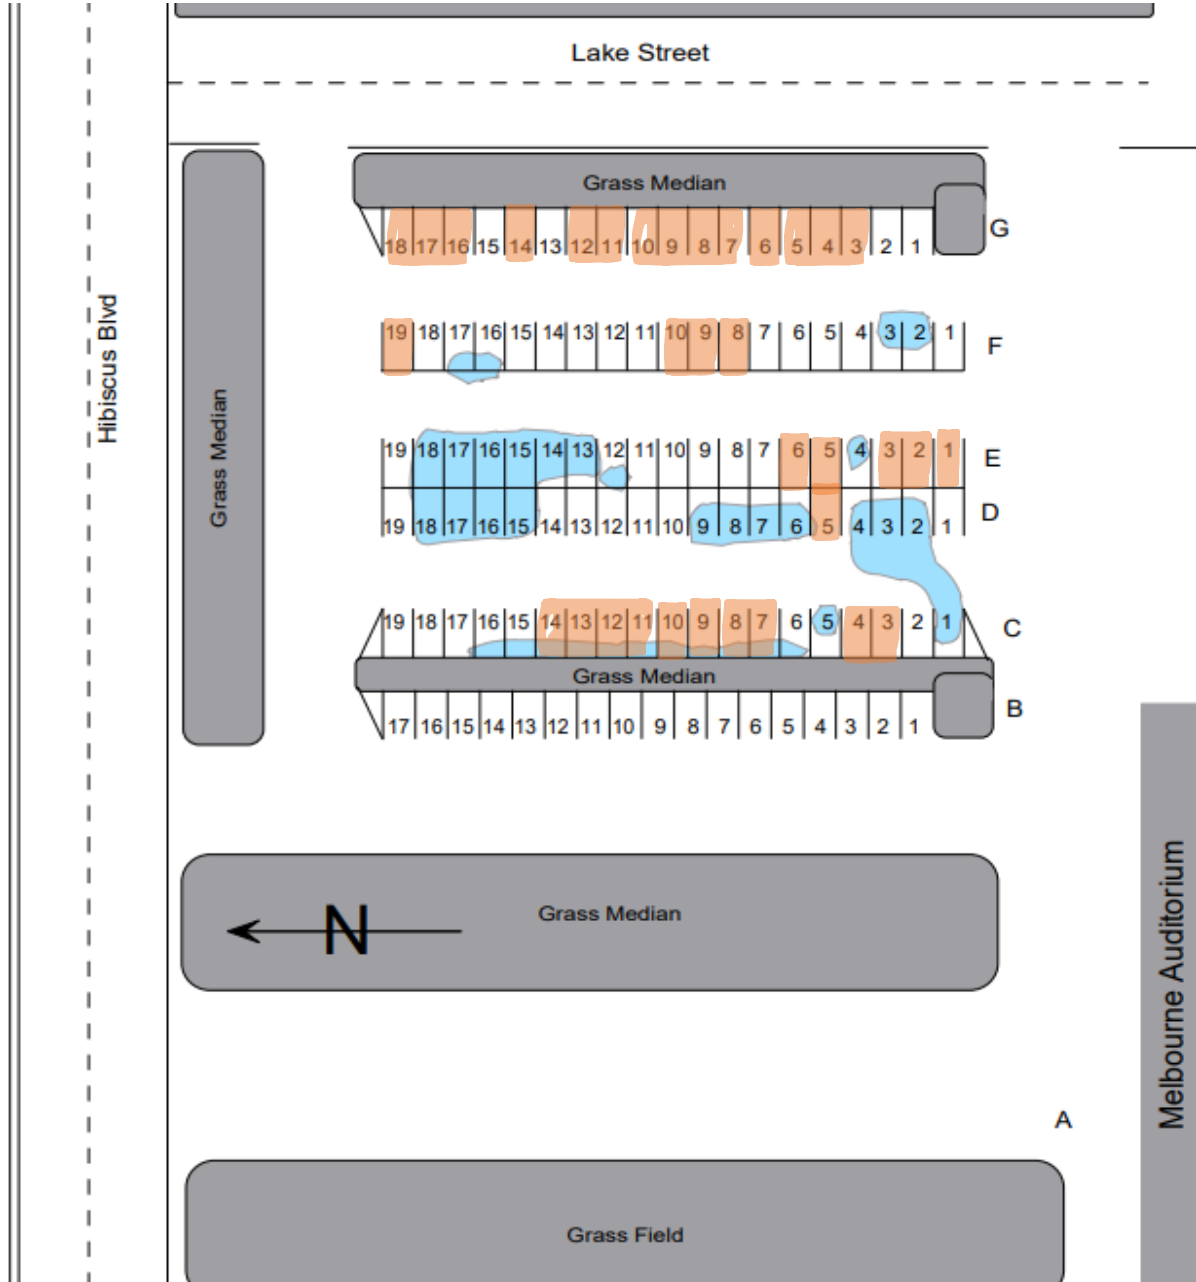

PLATINUM COAST AMATEUR RADIO SOCIETY

Hamfest Tailgate Layout 2021

625 E Hibiscus Blvd

Melbourne, FL 32901

Legend:

Rev. 20210929

“A” is near the entrance to Hamfest.

Rows C-G are used for tailgating activities

Blue areas are where water tends to puddle, when it rains.

Light orange is reserved slots