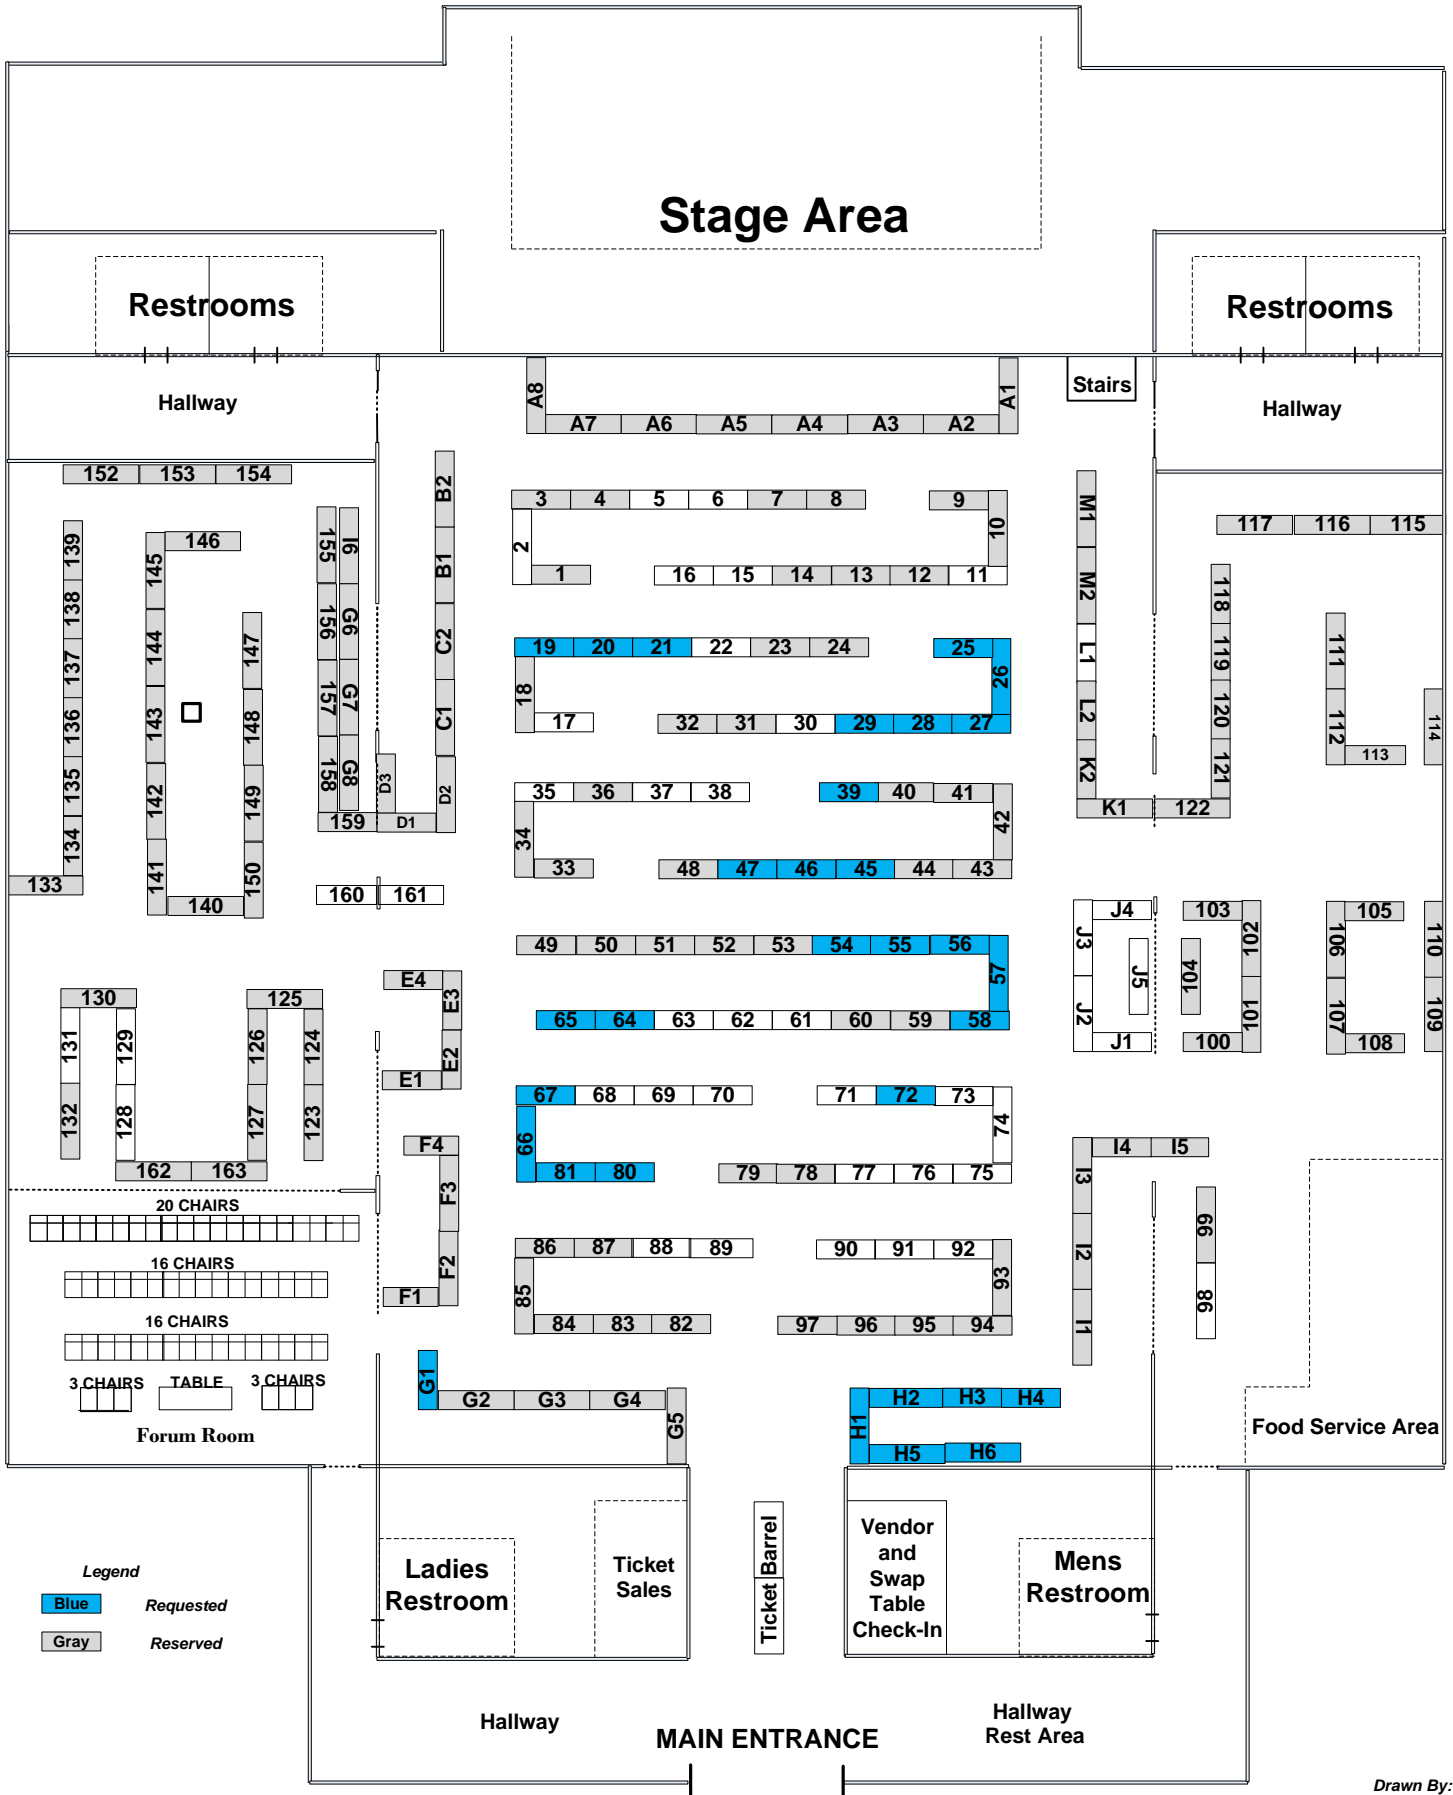

PLATINUM COAST AMATEUR RADIO SOCIETY

Hamfest Auditorium Layout 2021

625 E Hibiscus Blvd
Melbourne, FL 32901

Legend
 Requested
 Reserved