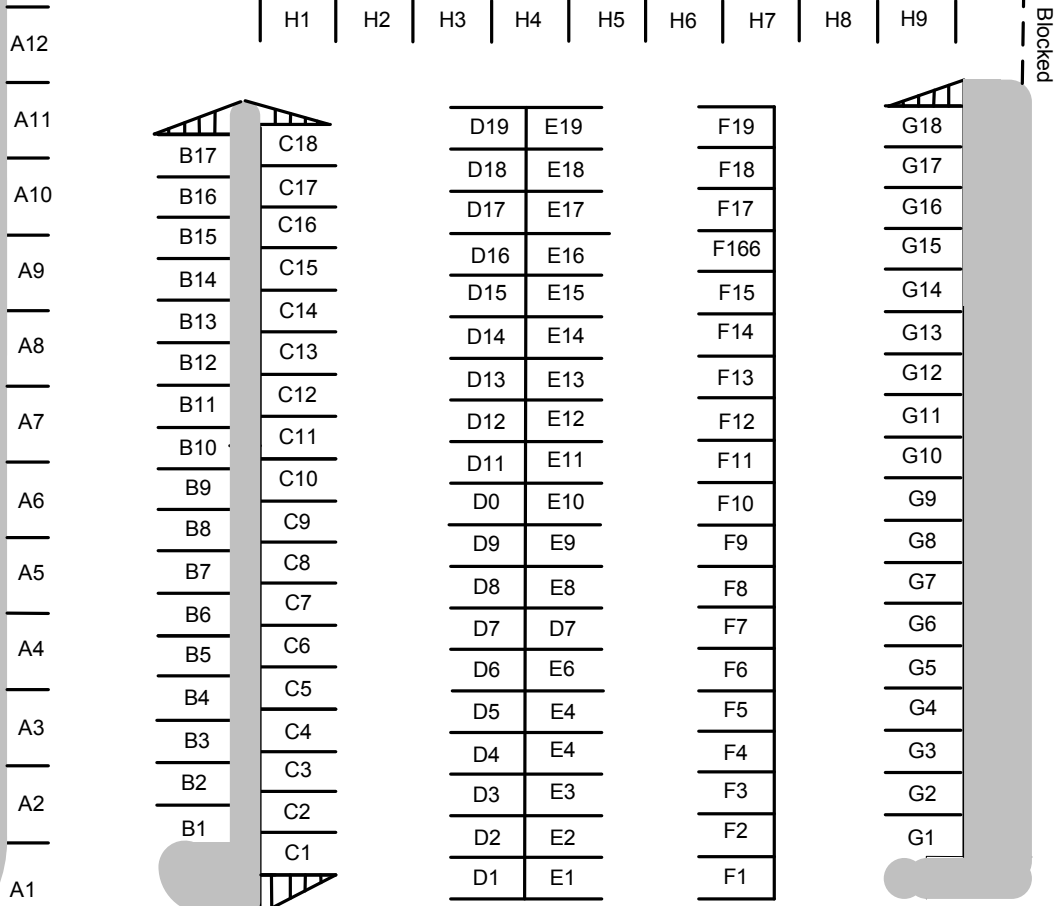

Blocked

Blocked

Blocked

NO TAILGATING IN THIS AREA
By order of MFD

42nd Annual Melbourne HAMFEST and ARRL Florida State Convention Tailgate and Main Parking

Please note:
Hamfest tickets are
required in the tailgate
area and must be
presented upon request

Lake Street

Silver Palm Road

Melbourne
Auditorium

Handicap
Parking in
This area

Free parking this side and
rear of Auditorium

ENTRANCE TO
TAILGATE AREA
(FRIDAY ONLY)

ENTRANCE TO
TAILGATE AREA
(SAT. & SUN)

Tailgate Area

\$10.00 per designated parking space -
first come, first served after noon
Friday. Tailgate areas not designated
as regular parking are \$2.00/linear
foot; these areas will only be assigned
by special request. Come early - open
at 6:00AM on Saturday!