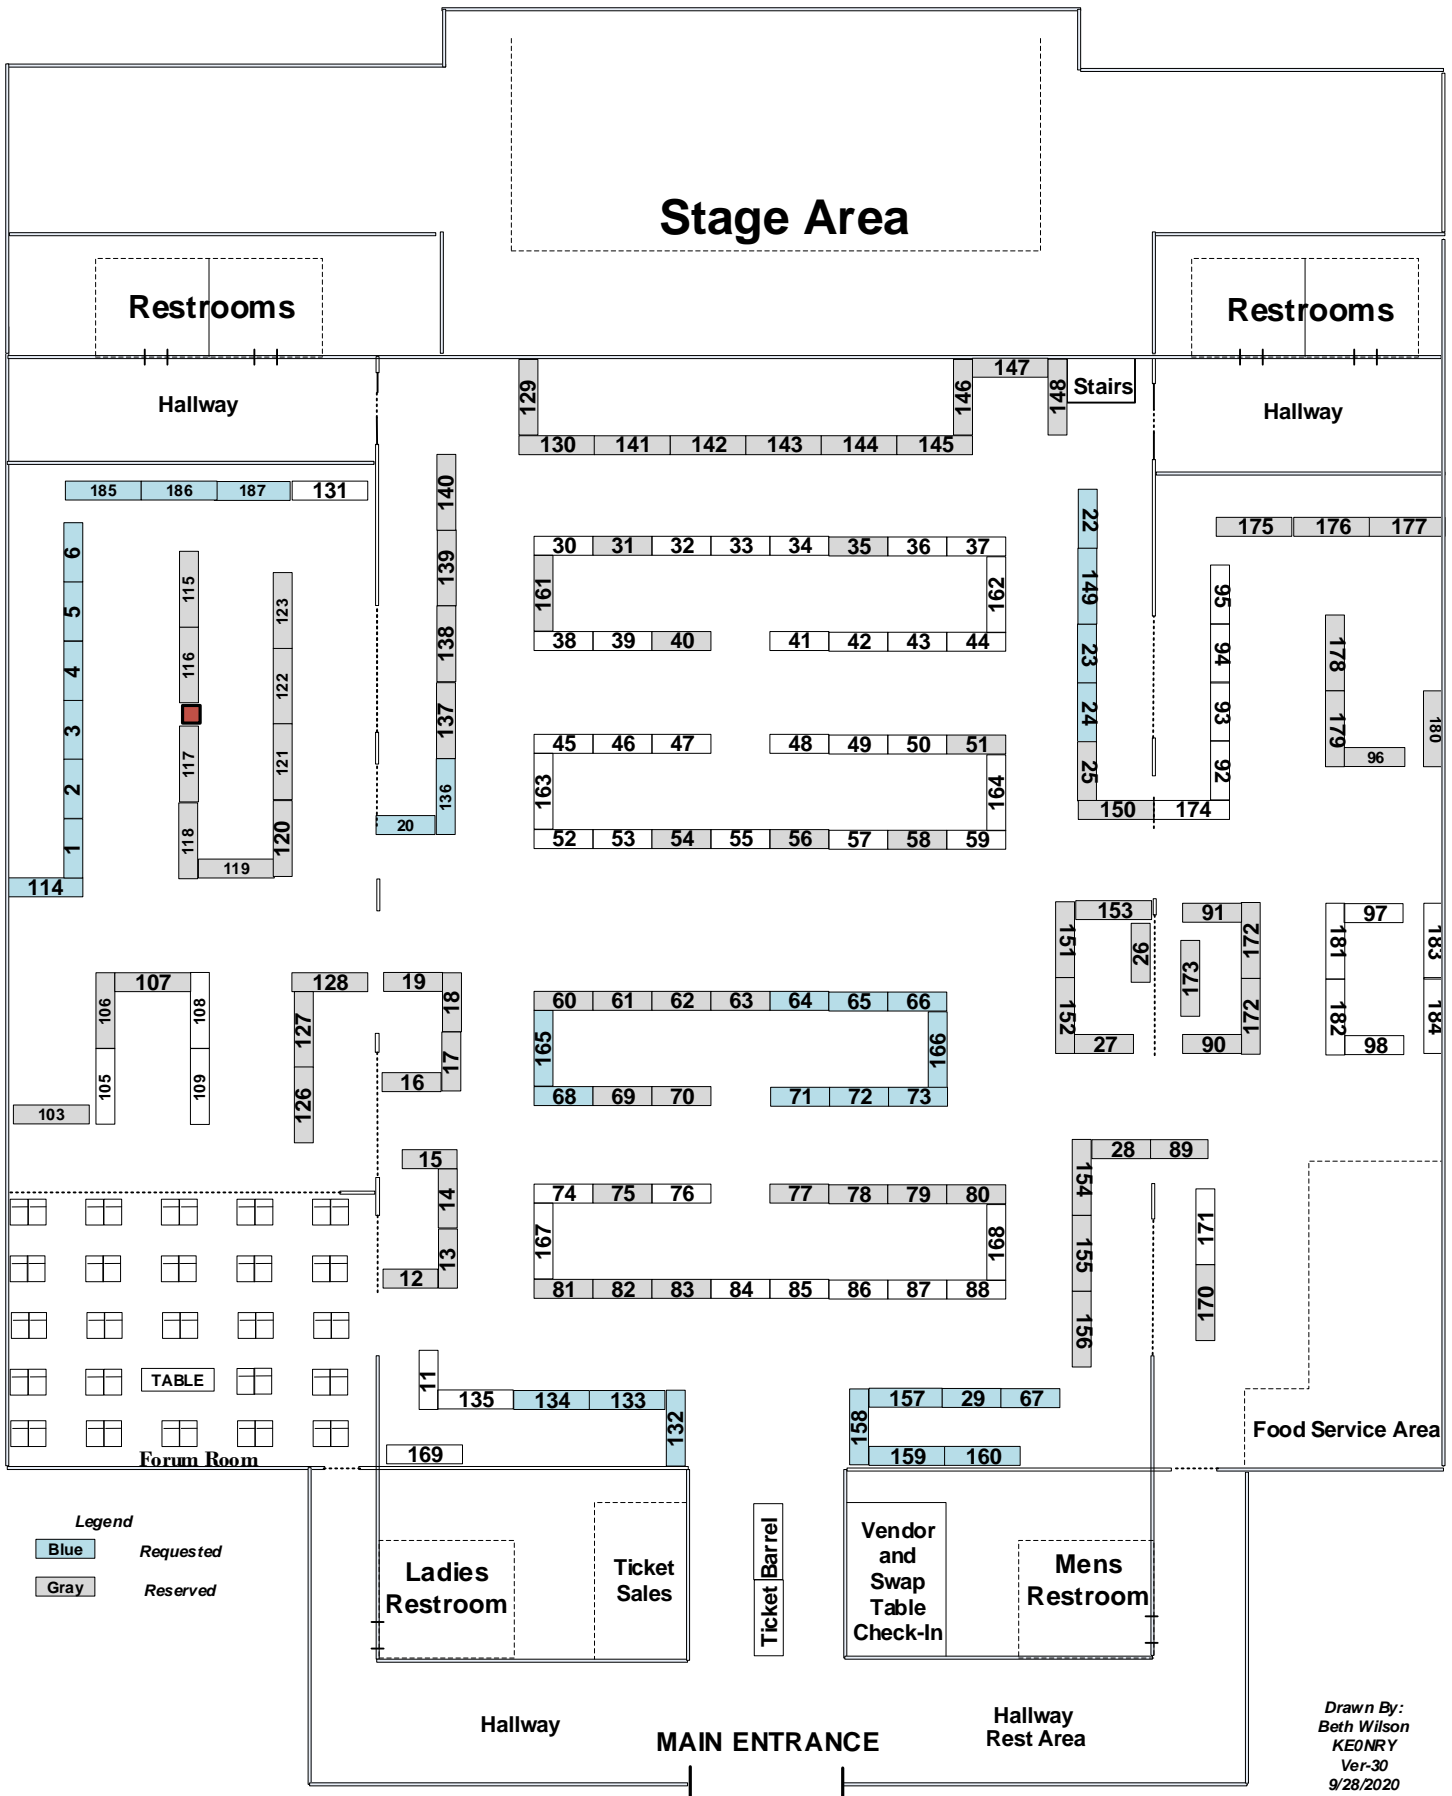

PLATINUM COAST AMATEUR RADIO SOCIETY

Hamfest Auditorium Layout 2020

625 E Hibiscus Blvd

Melbourne, FL 32901

Legend

- Requested
- Reserved

93 - 6 foot tables

(Tables #: 1 - 98)

76 - 8 foot tables

(Tables #: 103 - 187, Forum Room)

48 chairs in Forum Room

Drawn By:
Beth Wilson
KE0NRY
Ver-30
9/28/2020